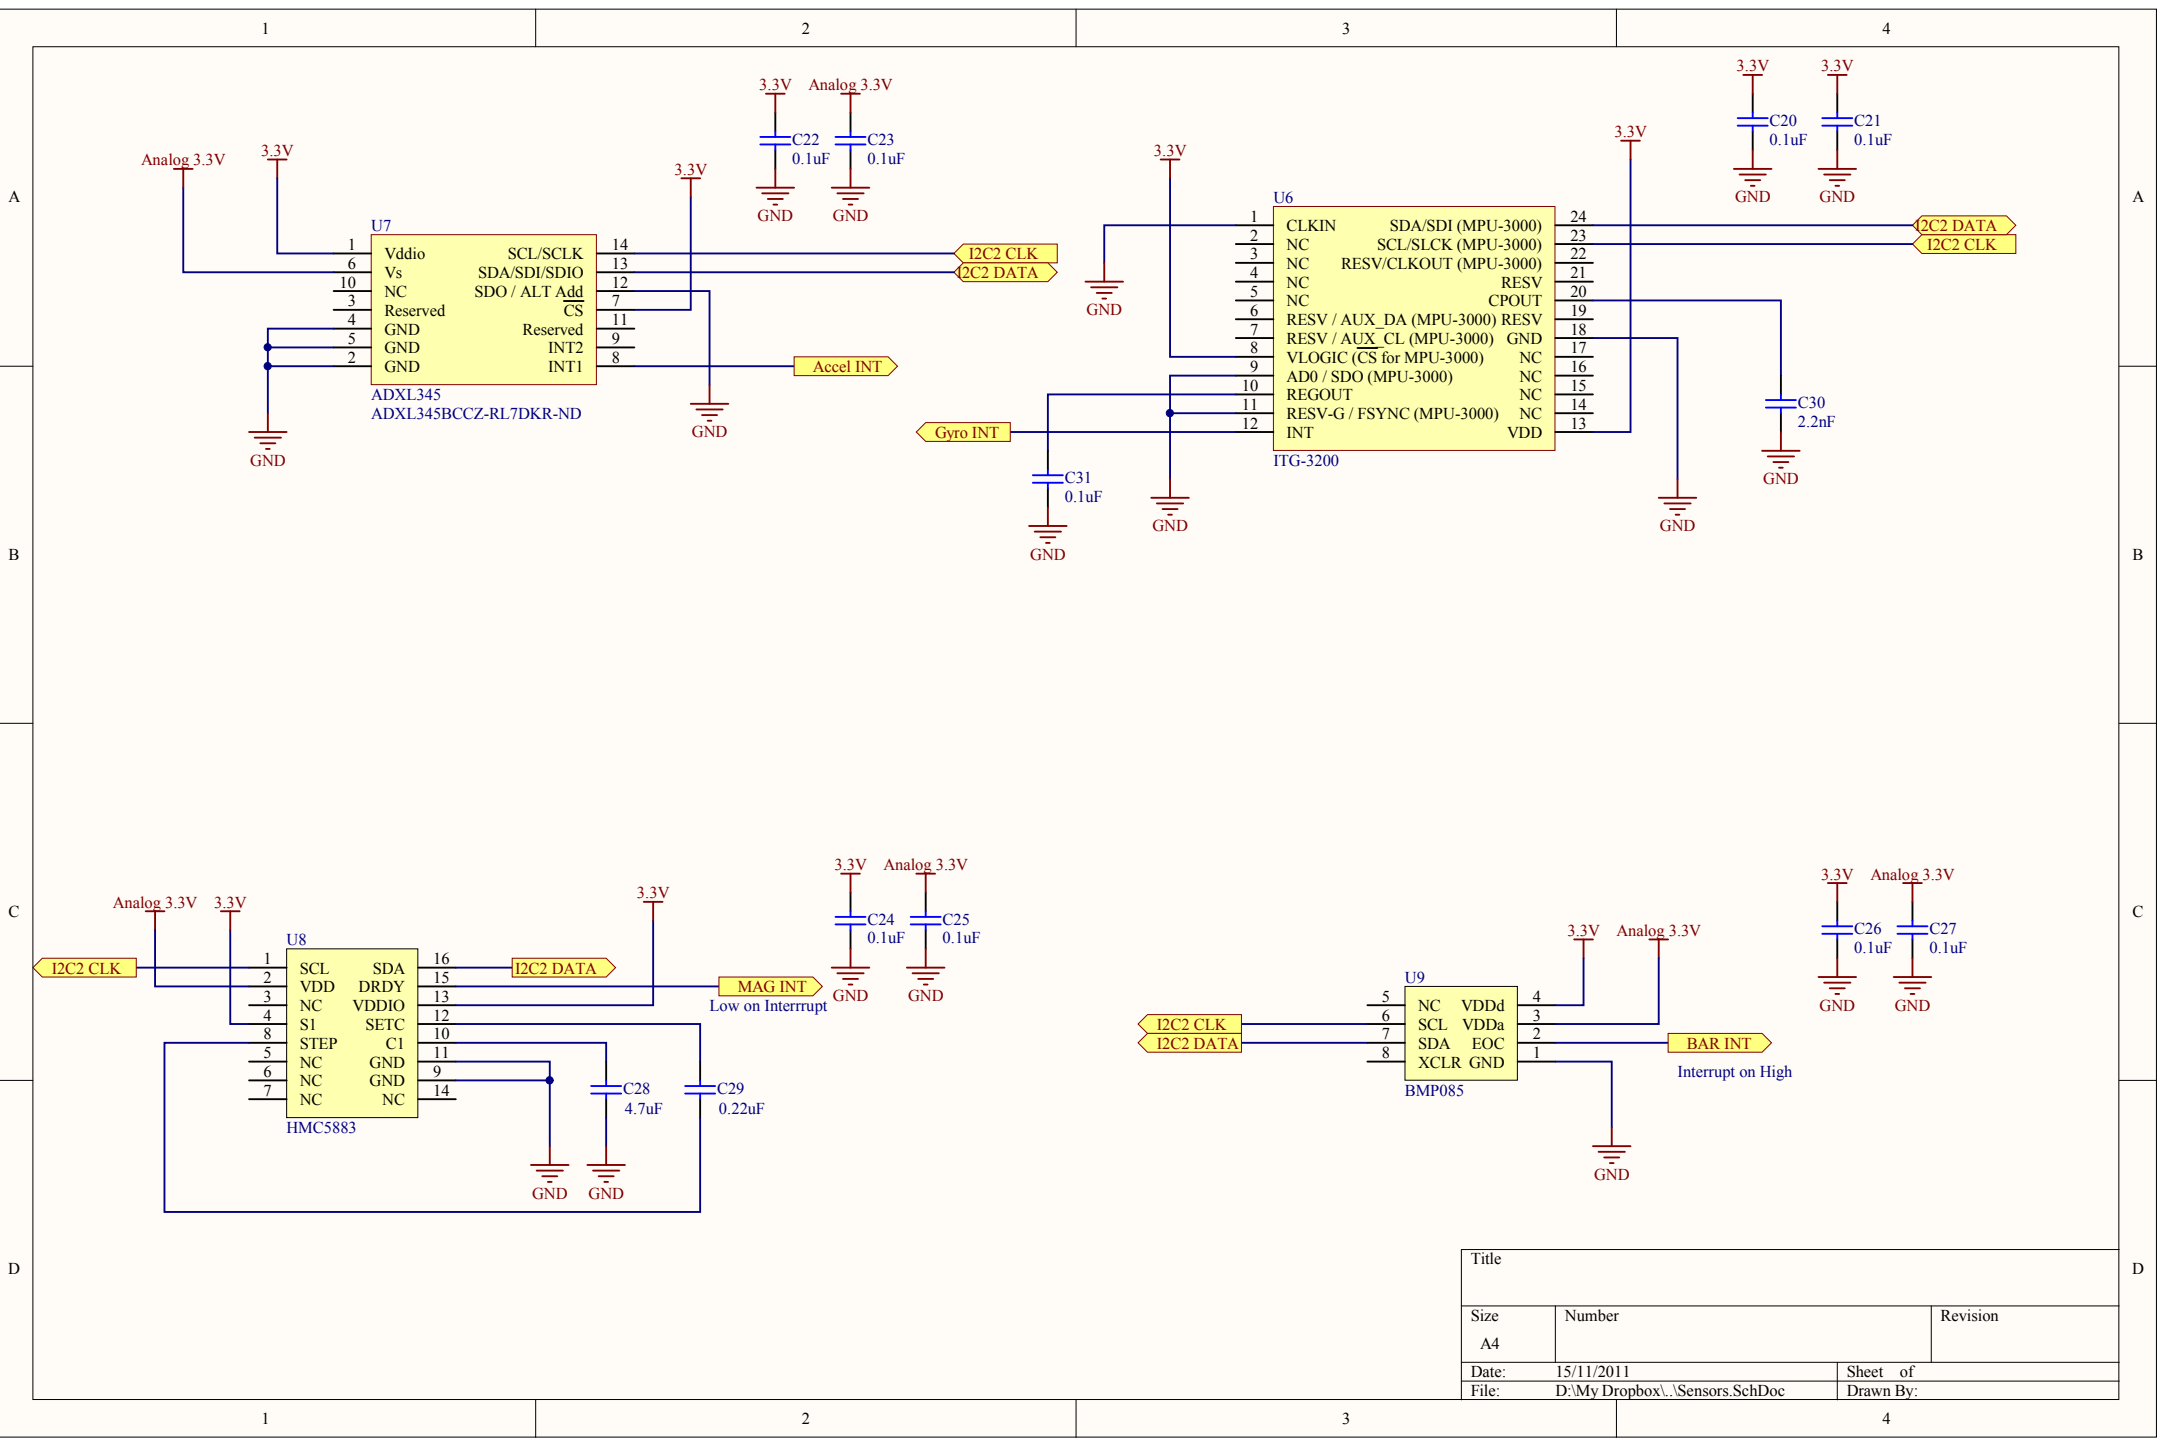

Title		
Size A4	Number	Revision
Date: 15/11/2011	Sheet of	
File: D:\My Dropbox\...\Power.SchDoc	Drawn By:	

Title		
Size	Number	Revision
A4		
Date:	15/11/2011	Sheet of
File:	D:\My Dropbox\...\Sensors.SchDoc	Drawn By: