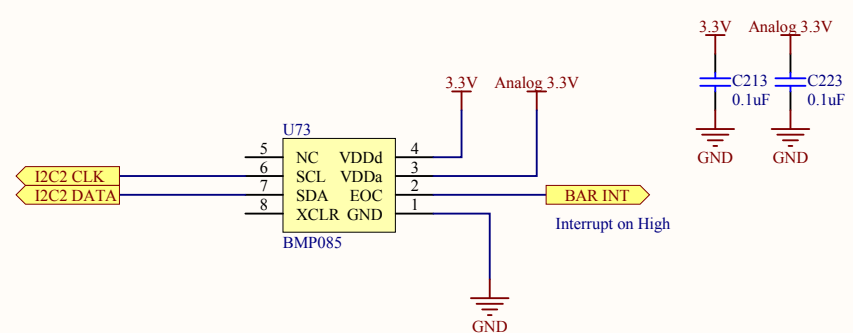

Title		
Size A4	Number	Revision
Date: 29/10/2011	Sheet of	
File: D:\My Dropbox\...\Power.SchDoc	Drawn By:	

Title		
Size	Number	Revision
A4		
Date:	29/10/2011	Sheet of
File:	D:\My Dropbox\...\Sensors.SchDoc	Drawn By: