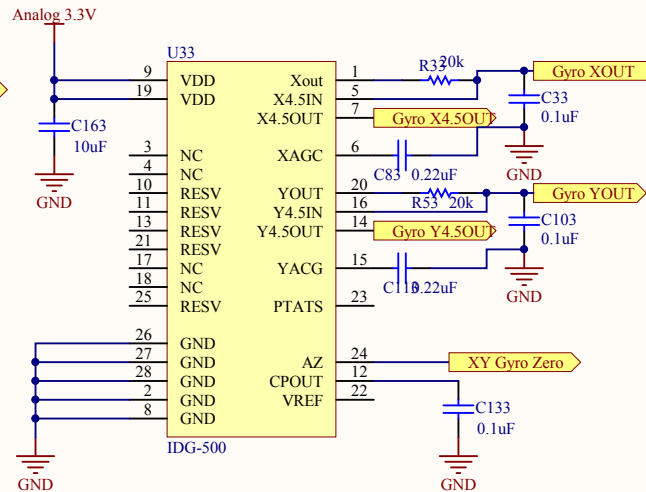

Title		
Size A4	Number	Revision
Date: 29/10/2011	Sheet of	
File: D:\My Dropbox\...\Power.SchDoc	Drawn By:	

Title		
Size	Number	Revision
A4		
Date:	29/10/2011	Sheet of
File:	D:\My Dropbox\...\Sensors.SchDoc	Drawn By: