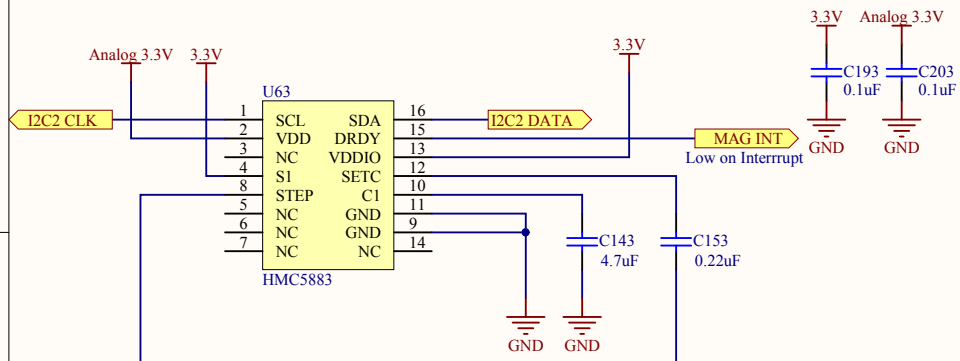

Title		
Size A4	Number	Revision
Date: 29/10/2011	Sheet of	
File: D:\My Dropbox\...\Power.SchDoc	Drawn By:	

Title		
Size	Number	Revision
A4		
Date:	29/10/2011	Sheet of
File:	D:\My Dropbox\...\Sensors.SchDoc	Drawn By: