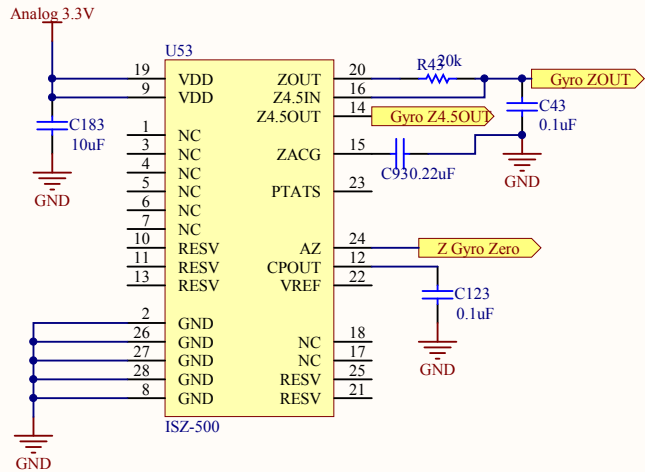

Title		
Size A4	Number	Revision
Date: 29/10/2011	Sheet of	
File: D:\My Dropbox\...\Power.SchDoc	Drawn By:	

Title		
Size	Number	Revision
A4		
Date:	29/10/2011	Sheet of
File:	D:\My Dropbox\...\Sensors.SchDoc	Drawn By: