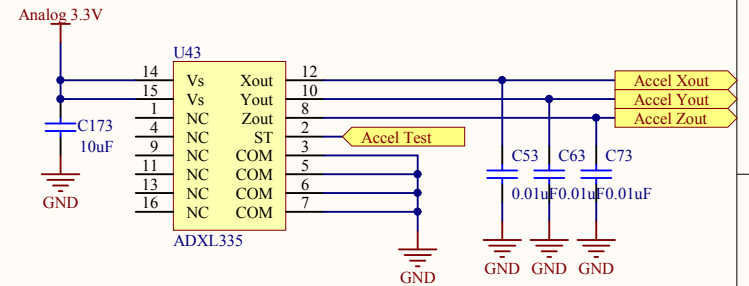

Title		
Size A4	Number	Revision
Date: 29/10/2011	Sheet of	
File: D:\My Dropbox\...\Power.SchDoc	Drawn By:	

Title		
Size	Number	Revision
A4		
Date:	29/10/2011	Sheet of
File:	D:\My Dropbox\...\Sensors.SchDoc	Drawn By: